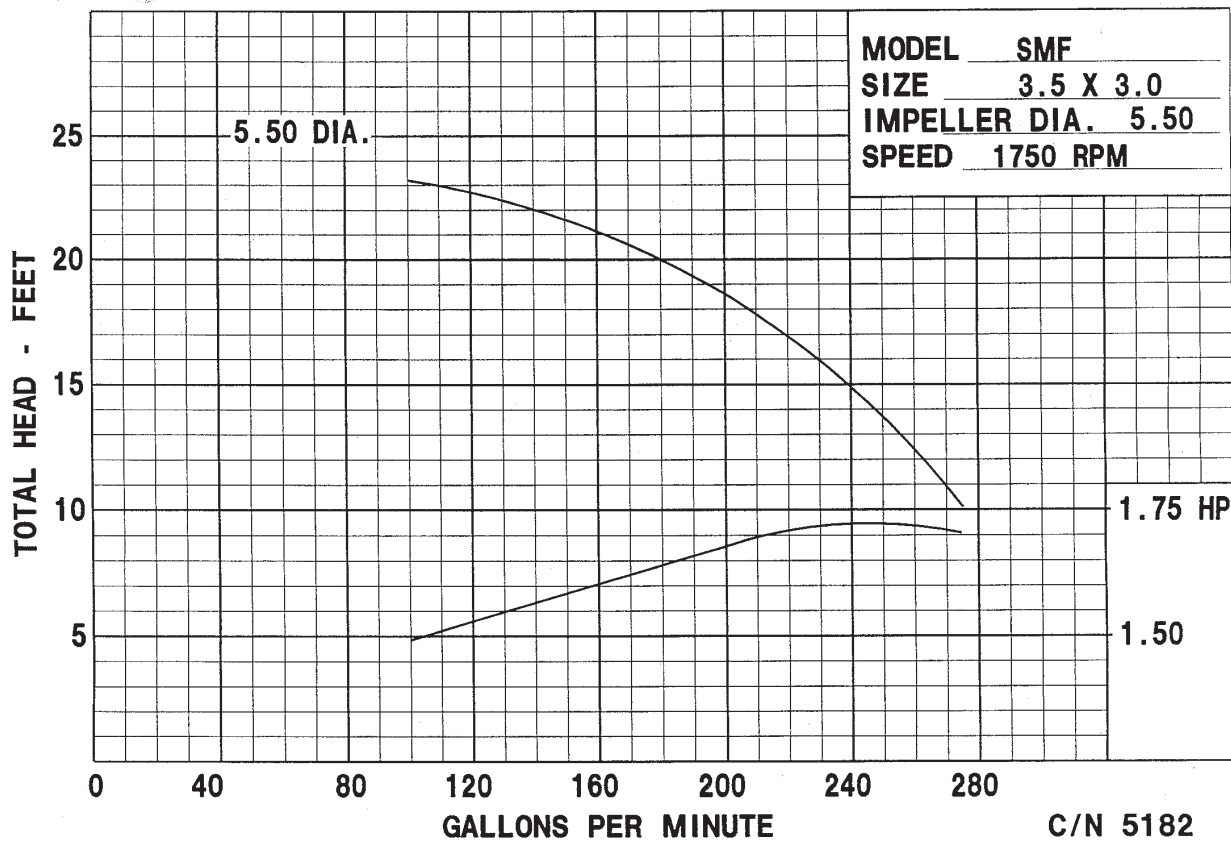

Heavy Duty All Cast 304 Stainless Steel Construction

1HP, 1.5HP, and 2HP Performance
Flange Mounted
Hose Connection Discharge
Self-Drain Option

PUMP SPECIFICATIONS

Seal	Carbon/Ceramic,Viton Standard Options available
Housing	Cast Stainless Steel
Impeller	Enclosed Cast SS
Sleeve	303 Stainless Steel

Flow Rates to
350gpm at 7psi

60HZ / 50HZ
Performance
Available

MOTOR VOLTAGE
115/208/230V
208/230/460V
190/380
415V
575V

SMF STAINLESS MAX FLOW

34800 BENNETT • FRASER, MI 48026-1686
 (586) 293-8240 • FAX (586) 293-8469
 (800) 563-8006 • www.mppumps.com